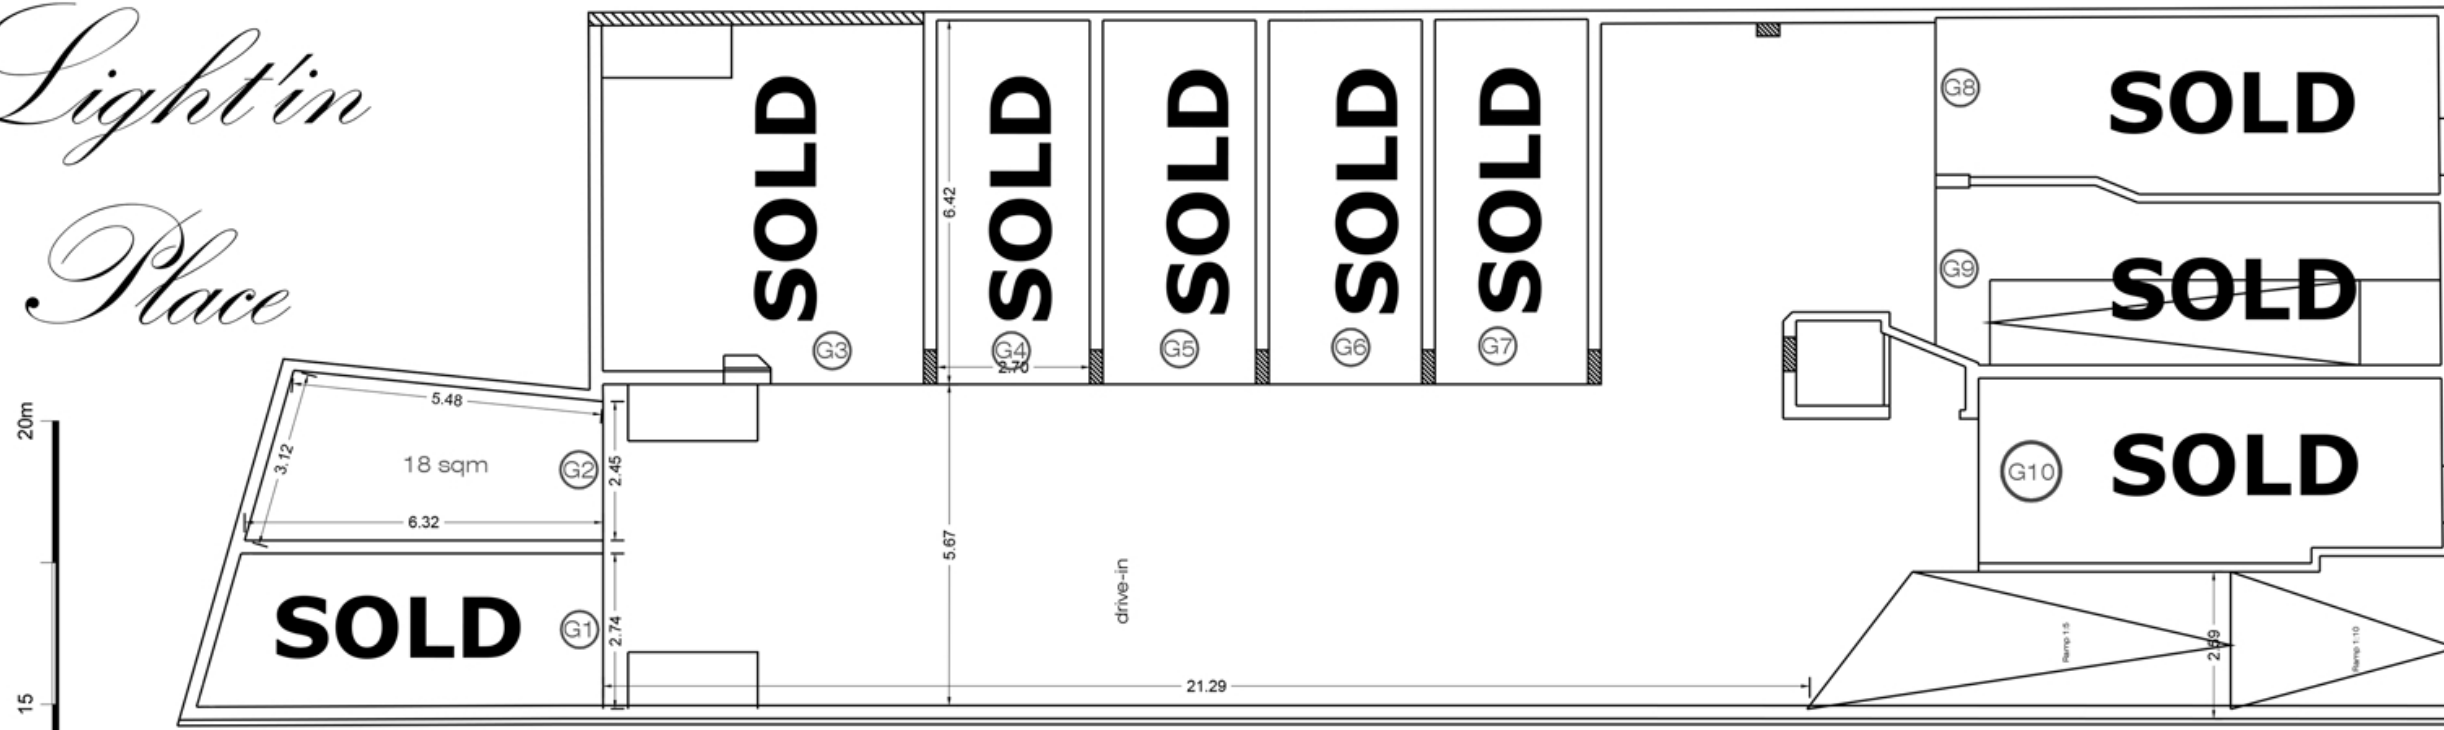

*Light'in
Place*

SCALE 1:100
SCALE 1:100

1 0 1 2 5 10 15 20m

Garages
Basement Floor

Artistic Impression Only

Total Area : 452 m²