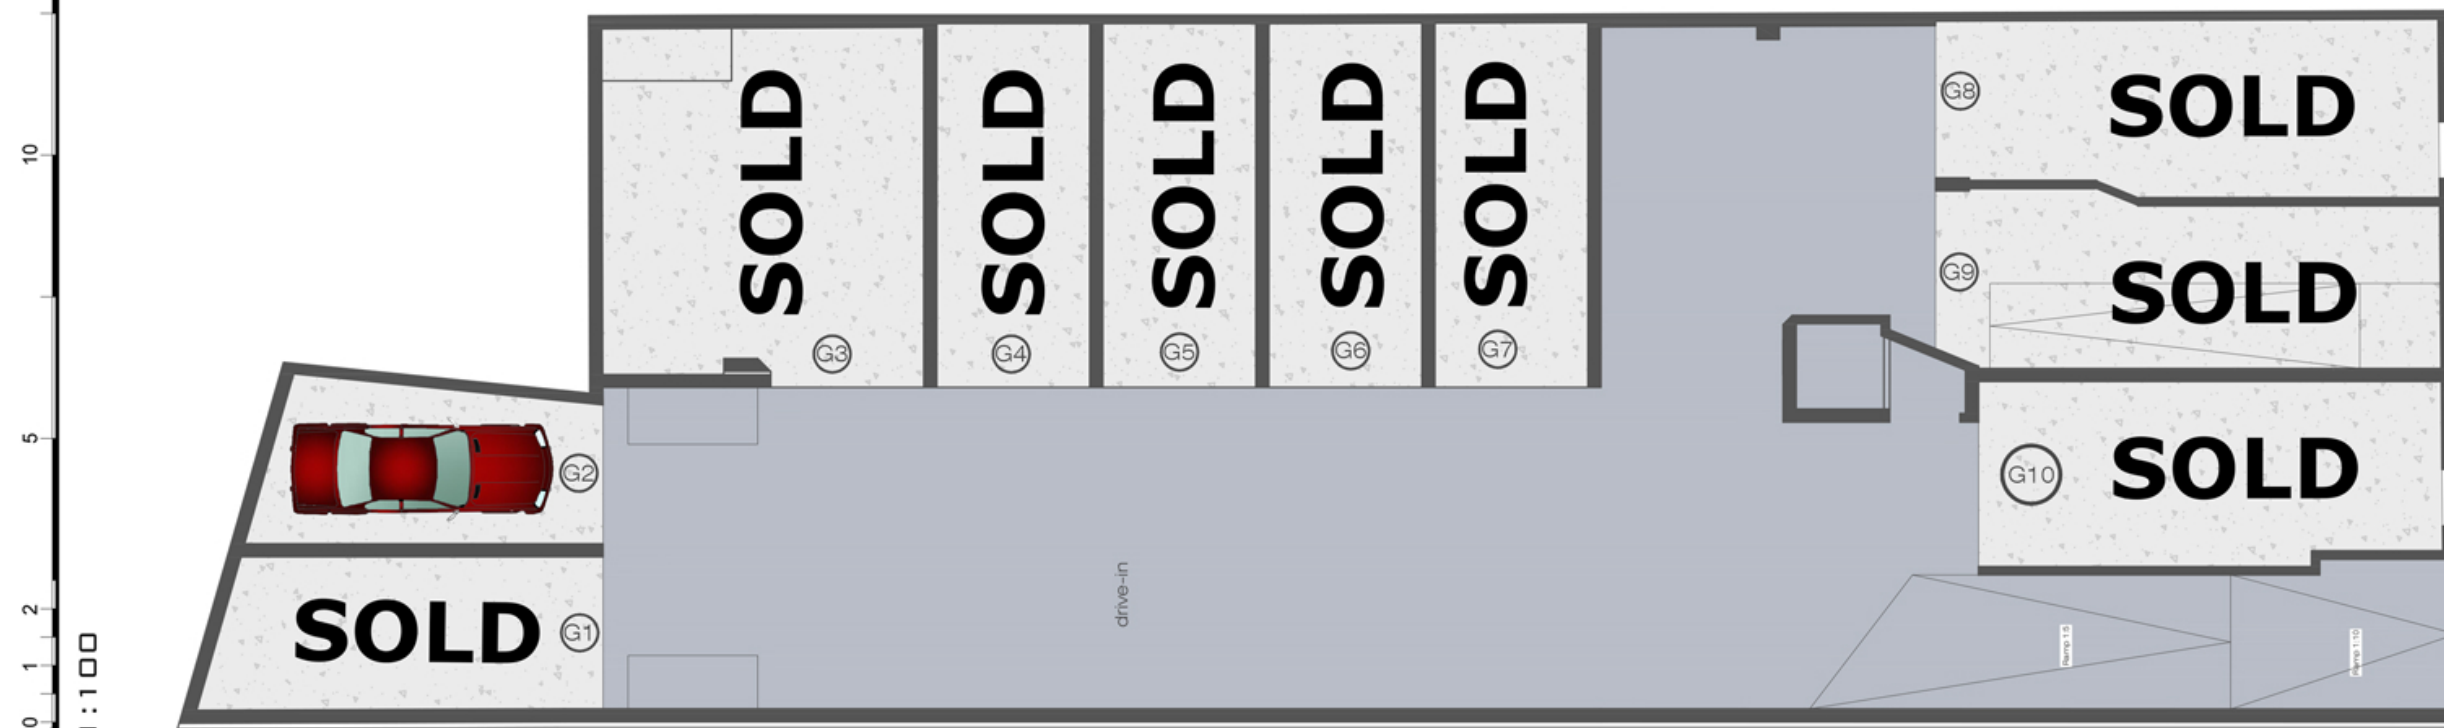

*Light'in
Place*

SCALE 1:100
SCALE 1:100

1 0 1 2 5 10 15 20m

Garages
Basement Floor

Artistic Impression Only

Total Area : 452 m²